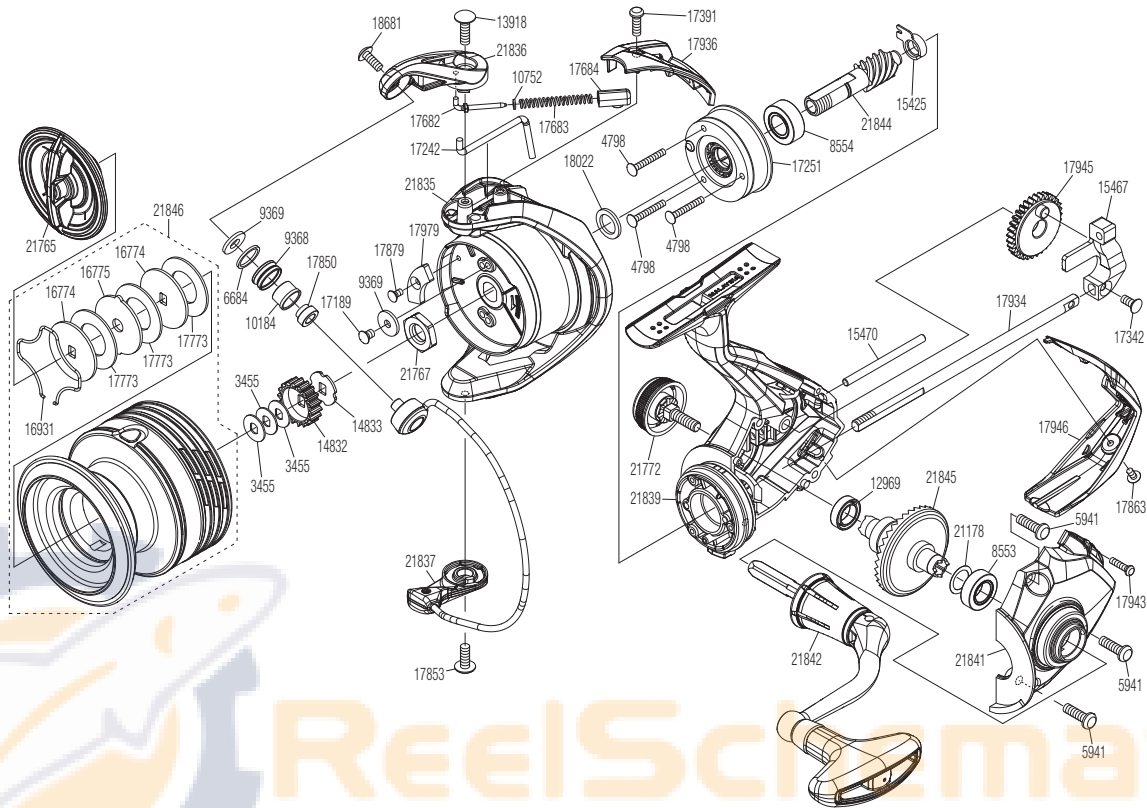

SHIMANO

NEXAVE

NEX-C5000HG

Please note that the number of adjusting washers may not always be the same as shown in the exploded views.
Please note that your actions take full responsibility when you take it apart.

(51SB49FH48X)

Part No.	Description	Part No.	Description	Part No.	Description
RD 3455	Spool Washer	RD17242	Bail Trip Lever	RD21765	Drag Knob Assembly
RD 4798	Screw	RD17251	Roller Clutch Assembly	RD21767	Rotor Nut
RD 5941	Screw	RD17342	Screw	RD21772	Handle Screw Cap Assembly
RD 6684	Spacer	RD17391	Screw	RD21835	Rotor
RD 8553	Ball Bearing	RD17682	Bail Spring Guide A	RD21836	Bail Arm
RD 8554	Ball Bearing	RD17683	Bail Spring	RD21837	Bail Assembly
RD 9368	Line Roller	RD17684	Bail Spring Guide B	RD21839	Body
RD 9369	Washer	RD17773	Drag Washer	RD21841	Side Cover
RD10184	Bushing	RD17850	Collar	RD21842	Handle Assembly
RD10752	Bail Spring Guide A Collar	RD17853	Screw	RD21844	Pinion Gear
RD12969	Ball Bearing	RD17863	Screw	RD21845	Drive Gear
RD13918	Screw	RD17879	Screw	RD21846	Spool Assembly
RD14832	Spool Support A	RD17934	Main Shaft		
RD14833	Spool Support B	RD17936	Bail Spring Cover		
RD15425	Bushing	RD17943	Screw		
RD15467	Oscillating Slider	RD17945	Oscillating Gear		
RD15470	Oscillating Guide	RD17946	Rear Protector		
RD16774	Key Washer	RD17979	Counter Weight		
RD16775	Eared Washer	RD18022	Washer		
RD16931	Retainer	RD18681	Screw		
RD17189	Screw	RD21178	Washer		